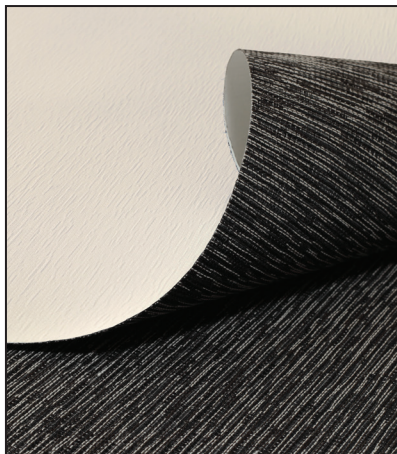

Mantra - 3000mm

Description:

Mantra is a striking jacquard, available in blackout & light filtering qualities. It is suitable for wider windows, and has a versatile colour range to complement contemporary interior styles.

Key Features:

- Width: 3000mm
- Suitable for: Roller, Roman and Panel Blinds
- Quality: 100% Blackout (BO) & Light Filtering (LF) with night time privacy
- Colour: 10 (BO) & 7 (LF)
- Characteristics: Wide Width | PVC free

Specification: Blackout (1MAB300)

- Composition: 100% Polyester with Foamed Acrylic Backing (BO)
- Weave: Jacquard
- Fire Classification; Tested to AS1530 Part III
- Light Fastness: 5 minimum
- Nominal Thickness: 0.65mm (BO)
- Nominal Weight: 410gsm (BO)
- Cutting: Ultrasonic, Crush

Specification: Light Filtering (1MAL300)

- Composition: 100% Polyester with Acrylic Coating (LF)
- Weave: Jacquard
- Fire Classification; Tested to AS1530 Part III
- Light Fastness: 5 minimum
- Nominal Thickness: 0.30mm (LF)
- Nominal Weight: 210gsm (LF)
- Cutting: Ultrasonic, Crush

NB: Colour variances may occur between fabric production batches. These variances are within industry tolerances, but please check fabric prior to cutting.

Care: Surface dust should be removed with duster or soft lint free cloth. Never use abrasive products or solvents / industrial based cleaners.

Colour Range *

Mantra