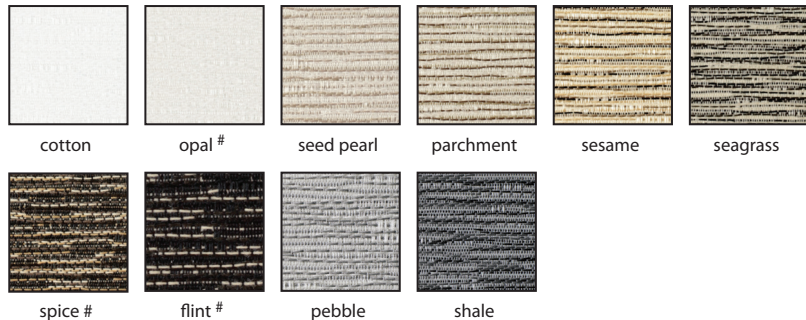

Specification: Light Filtering (1MAL300)

- Composition: 100% Polyester with Acrylic Coating (LF)
- Weave: Jacquard
- Fire Classification; Tested to AS1530 Part III
- Light Fastness: 5 minimum
- Nominal Thickness: 0.30mm (LF)
- Nominal Weight: 210gsm (LF)
- Cutting: Ultrasonic, Crush

Colour Range *

Mantra

Blackout Only

*colours representative only